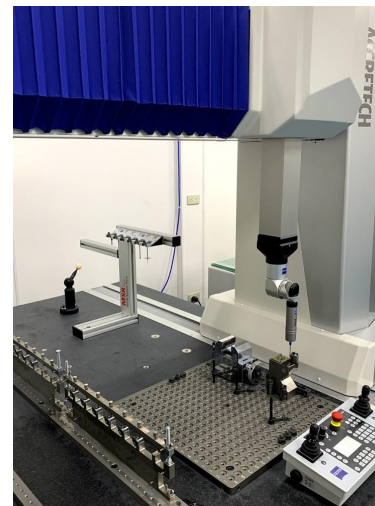

- Coordinate Measuring Machine
- Jenoptik Optical Measuring System
- Salt Spray Testing Machine
- Optical Sorting Machine
- Coating Thickness Measuring Device
- Rockwell Hardness Testing Machine

- Contracer
- Keyence Image Dimension Measurement System
- Surface Roughness Tester
- Profile Projector